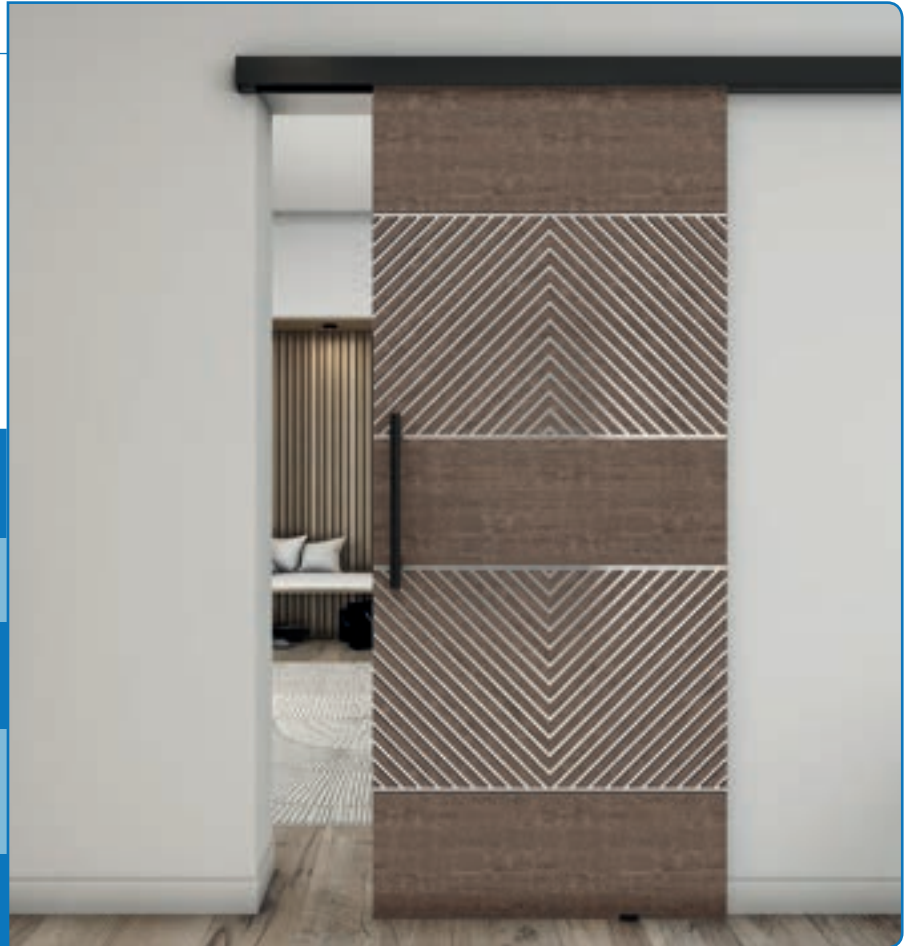

Digital print designs for **Sliding Door BLACK-Line:**

Elegant, beautiful & discreet.

Our BLACK-Line sliding door combines noble materials with a discreet rail guide. It is about half the height of our ECO-Line. Here too, our base glass product is safety glass.

Advantages **BLACK-Line:**

- + **Height of the cover plate:**
  58 mm
- + **Softclose:**
  Double-sided
- + **Surface:**
  Anodized stainless steel
- + **Special features:**
  Very low height