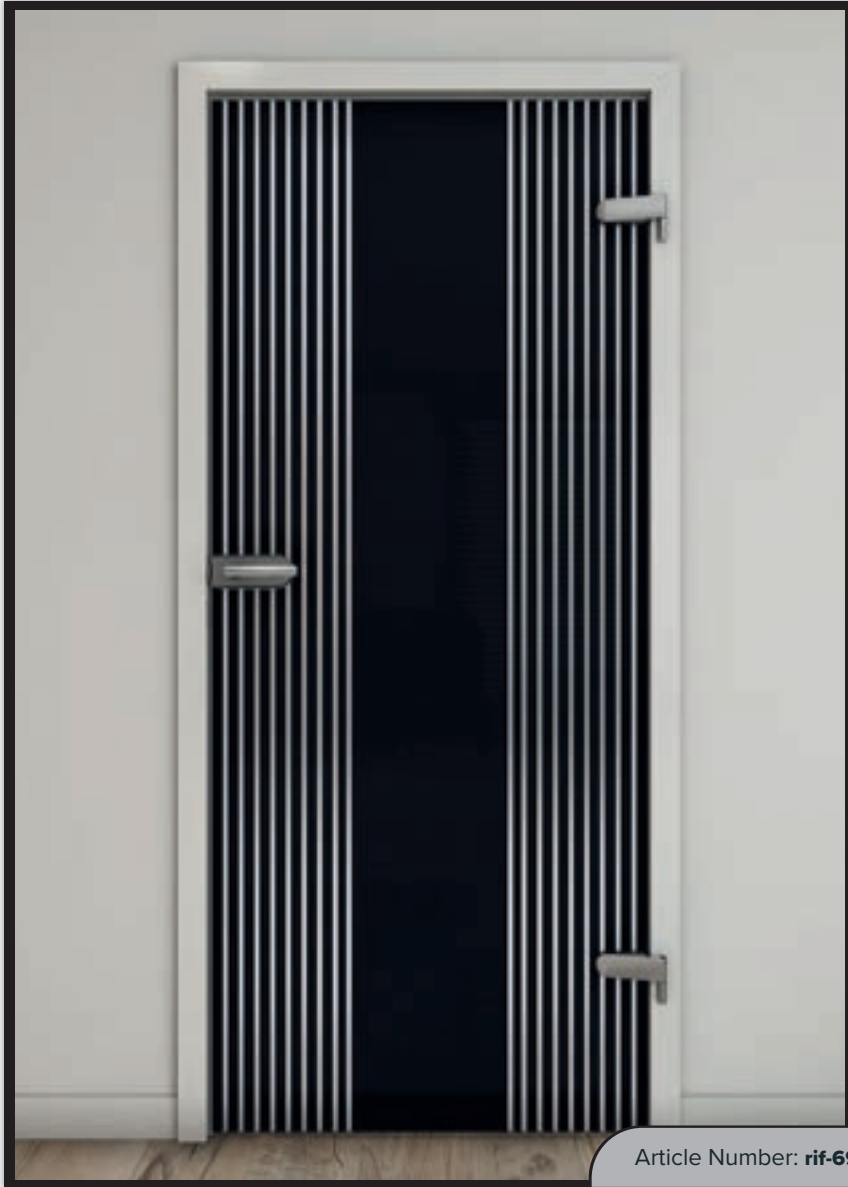

Old Oak

Marble Black

White

Black

White Marble

Walnut/Wenge

Article Number: **rif-696**

Article Number: **rif-697**